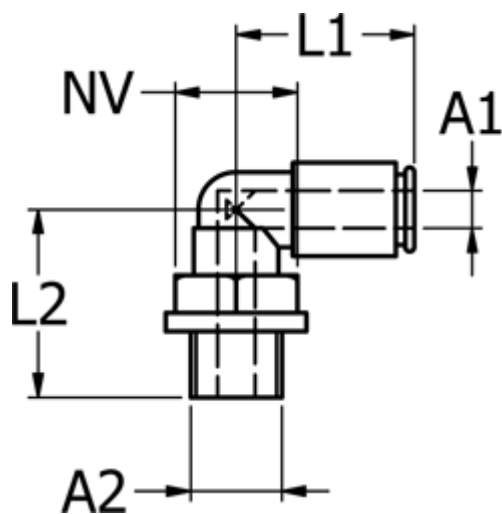

Data Sheet

Article number: 5867540056

Description: Metal fitting 754.005-6, Ø6 - M5
Push-in elbow

Measures

Ext. hose diameter A1	= 6
L1	= 21.9
L2	= 15.3
NV	= 9
Thread A2	= M5